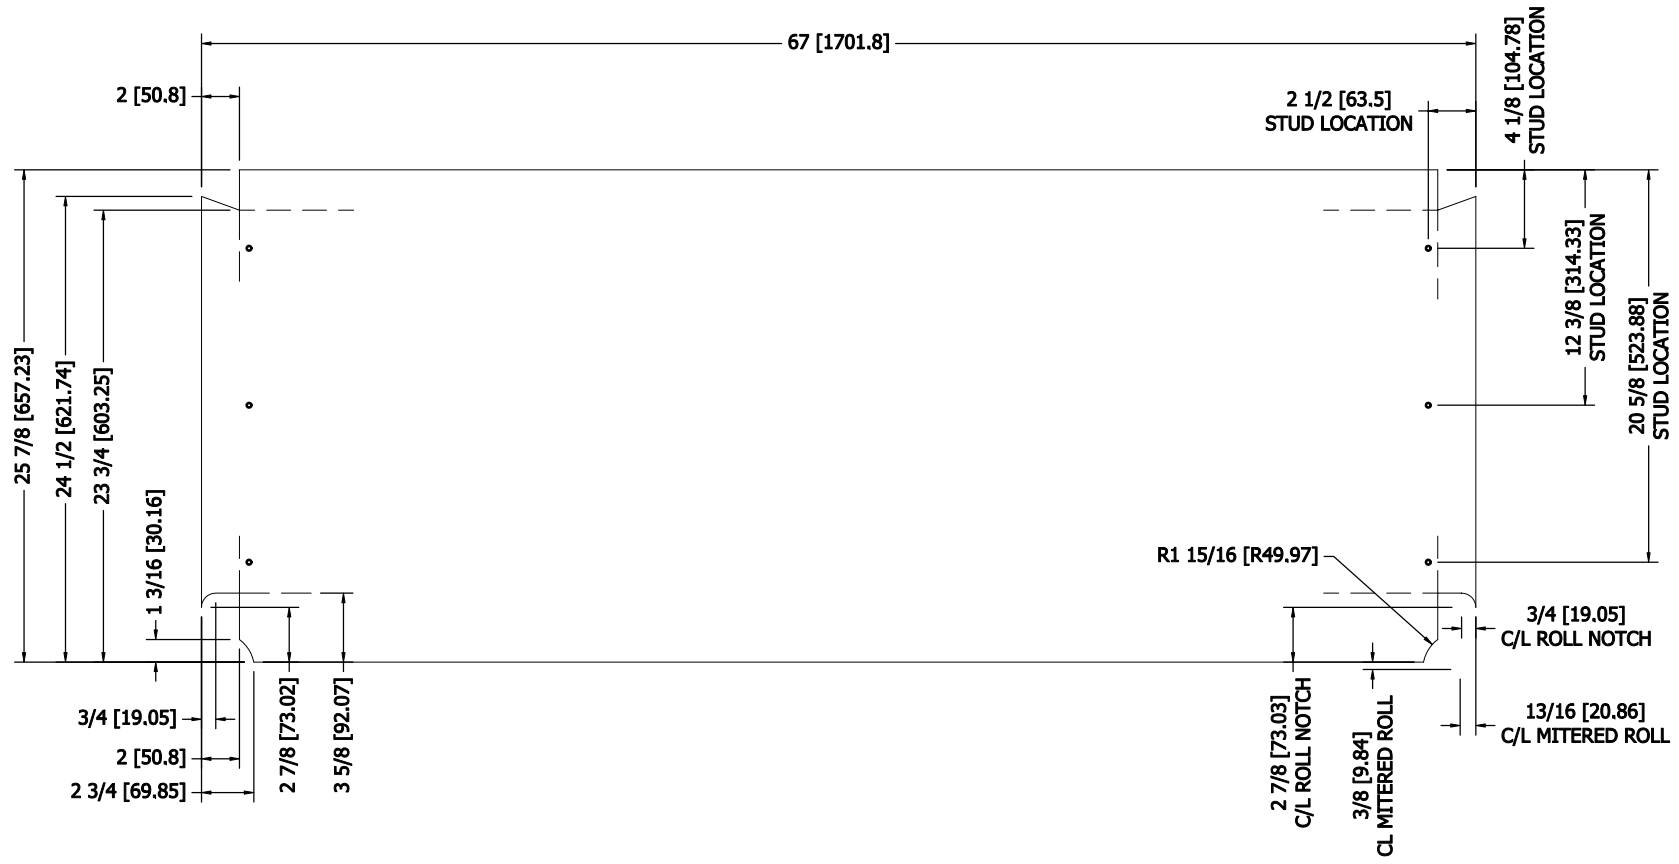

SECTION DETAIL

Scale: N.T.S.

SLANT RACK BRACKET - RIGHT SIDE SHOWN
LEFT SIDE TO BE A MIRROR IMAGE
1 EA. RIGHT AND 1 EA. LEFT REQUIRED