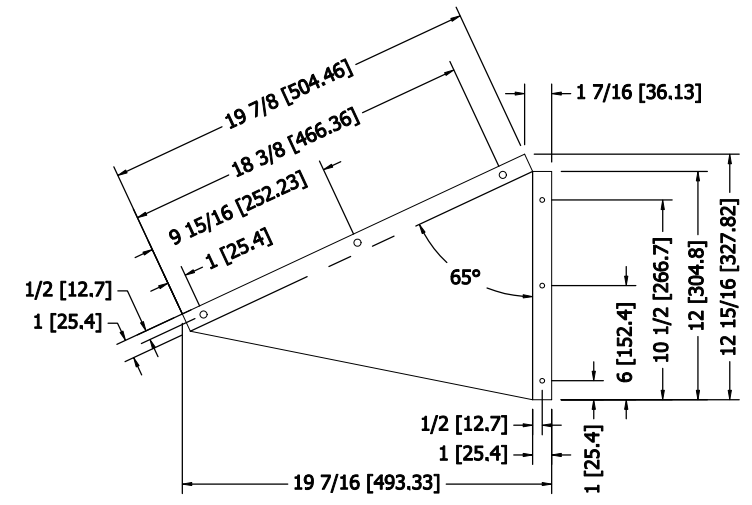

SECTION DETAIL

Scale: N.T.S.

SLANT RACK BRACKET - RIGHT SIDE SHOWN
LEFT SIDE TO BE A MIRROR IMAGE
1 EA. RIGHT AND 1 EA. LEFT REQUIRED