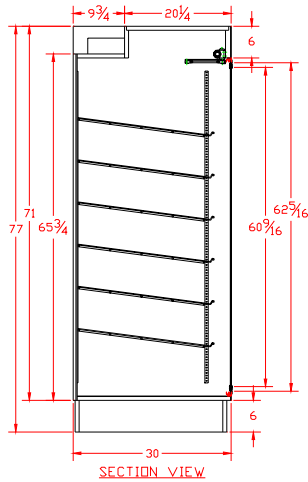

## Self-Serve Full-View Wallcases

### Features & Finishes:

- Self-Closing Framed Doors (62" L-3)(80" L-4)
- White Wire Shelves (6)
- Top Light with Lamp & Shield
- Vertical Lights with Lamps and Shields (62"-2)(80"-3)
- Solid Back
- White Interior
- White HPL Finish Front & Ends
- 6" Kick Base
- 12" Cord, Plug, & Switch
- U.L. and C.U.L. Listed

## Self-Serve Full-View Wallcase

| Model No. | Dimensions:<br>L X W X H | Rows of<br>Shelves | No. of Pan<br>Capacity | Est.<br>Crated | Case Options:   |
|-----------|--------------------------|--------------------|------------------------|----------------|---|
| 99177-62  | 62" X 30" X 77"          | 6                  | 21                     | 720 lbs.       | 1. Mirror Back<br>2. Mirror Ends<br>3. Radius Curve Top Facia (6" High)<br>4. "ETL" Sanitation Listed (Conforms to NSF STD-2) |
| 99177-80  | 80" X 30" X 77"          | 6                  | 28                     | 850 lbs.       |   |