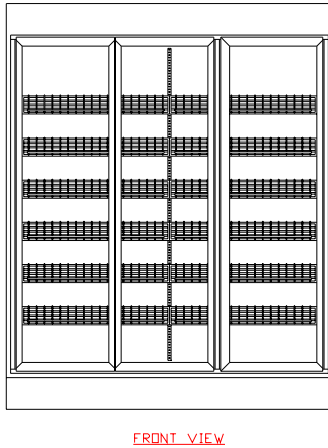

## Self-Serve Full-View Wallcases

### Features & Finishes:

- Self-Closing Framed Doors (62" L-3)(80" L-4)
- White Wire Shelves (6)
- Top Light with Lamp & Shield
- Vertical Lights with Lamps and Shields (62"-2)(80"-3)
- Solid Back
- White Interior
- White HPL Finish Front & Ends
- 6" Kick Base
- 12" Cord, Plug, & Switch
- U.L. and C.U.L. Listed

## Self-Serve Full-View Wallcase

| Model No. | Dimensions:<br>L X W X H | Rows of<br>Shelves | No. of Pan<br>Capacity | Est.<br>Crated | Case Options:   |
|-----------|--------------------------|--------------------|------------------------|----------------|---|
| 99177-62  | 62" X 30" X 77"          | 6                  | 21                     | 720 lbs.       | 1. Mirror Back<br>2. Mirror Ends<br>3. Radius Curve Top Facia (6" High)<br>4. "ETL" Sanitation Listed (Conforms to NSF STD-2) |
| 99177-80  | 80" X 30" X 77"          | 6                  | 28                     | 850 lbs.       |   |